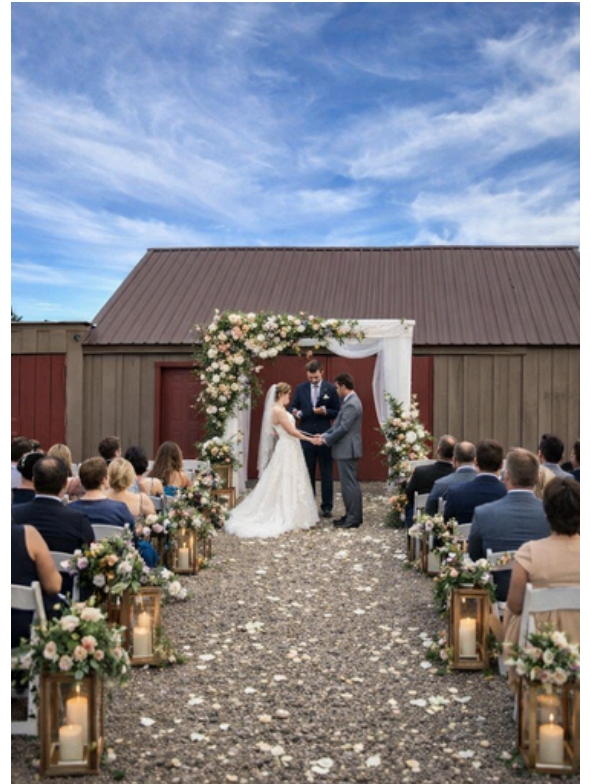

— THE EXPERIENCE —

AT ZEBRA RANCH, YOUR WEDDING IS MORE THAN A DAY, IT'S A FULL EXPERIENCE.

We provide an open vendor environment paired with thoughtful amenities so you can create a celebration that is uniquely yours.

— WEEKEND WEDDING PRICING —

THE WEEKEND RANCH EXPERIENCE

THE COMPOUND - VENUE AND LODGING

INCLUDES:

- CEREMONY SPACE
- RECEPTION VENUE
- MAIN HOUSE
  - 2 NIGHTS, SLEEP 6 - up to 8 by exception
- COTTAGE
  - 2 NIGHTS, SLEEP 2- up to 4 by exception
- DAY OF COORDINATION FROM STARSTRUCK EVENT PLANNING
- CHAIRS
- TABLES
- CEREMONY BENCHES
- HOT TUB
- FIRE PIT
- GAME ROOM

PRICING:

- UP TO 50 GUEST COUNT, $8,000++
- UP TO 100 GUEST COUNT, $8,500++
- UP TO 150 GUEST COUNT, $9,000++
  DOES NOT INCLUDE TAXES OR FEES*

LETS START PLANNING